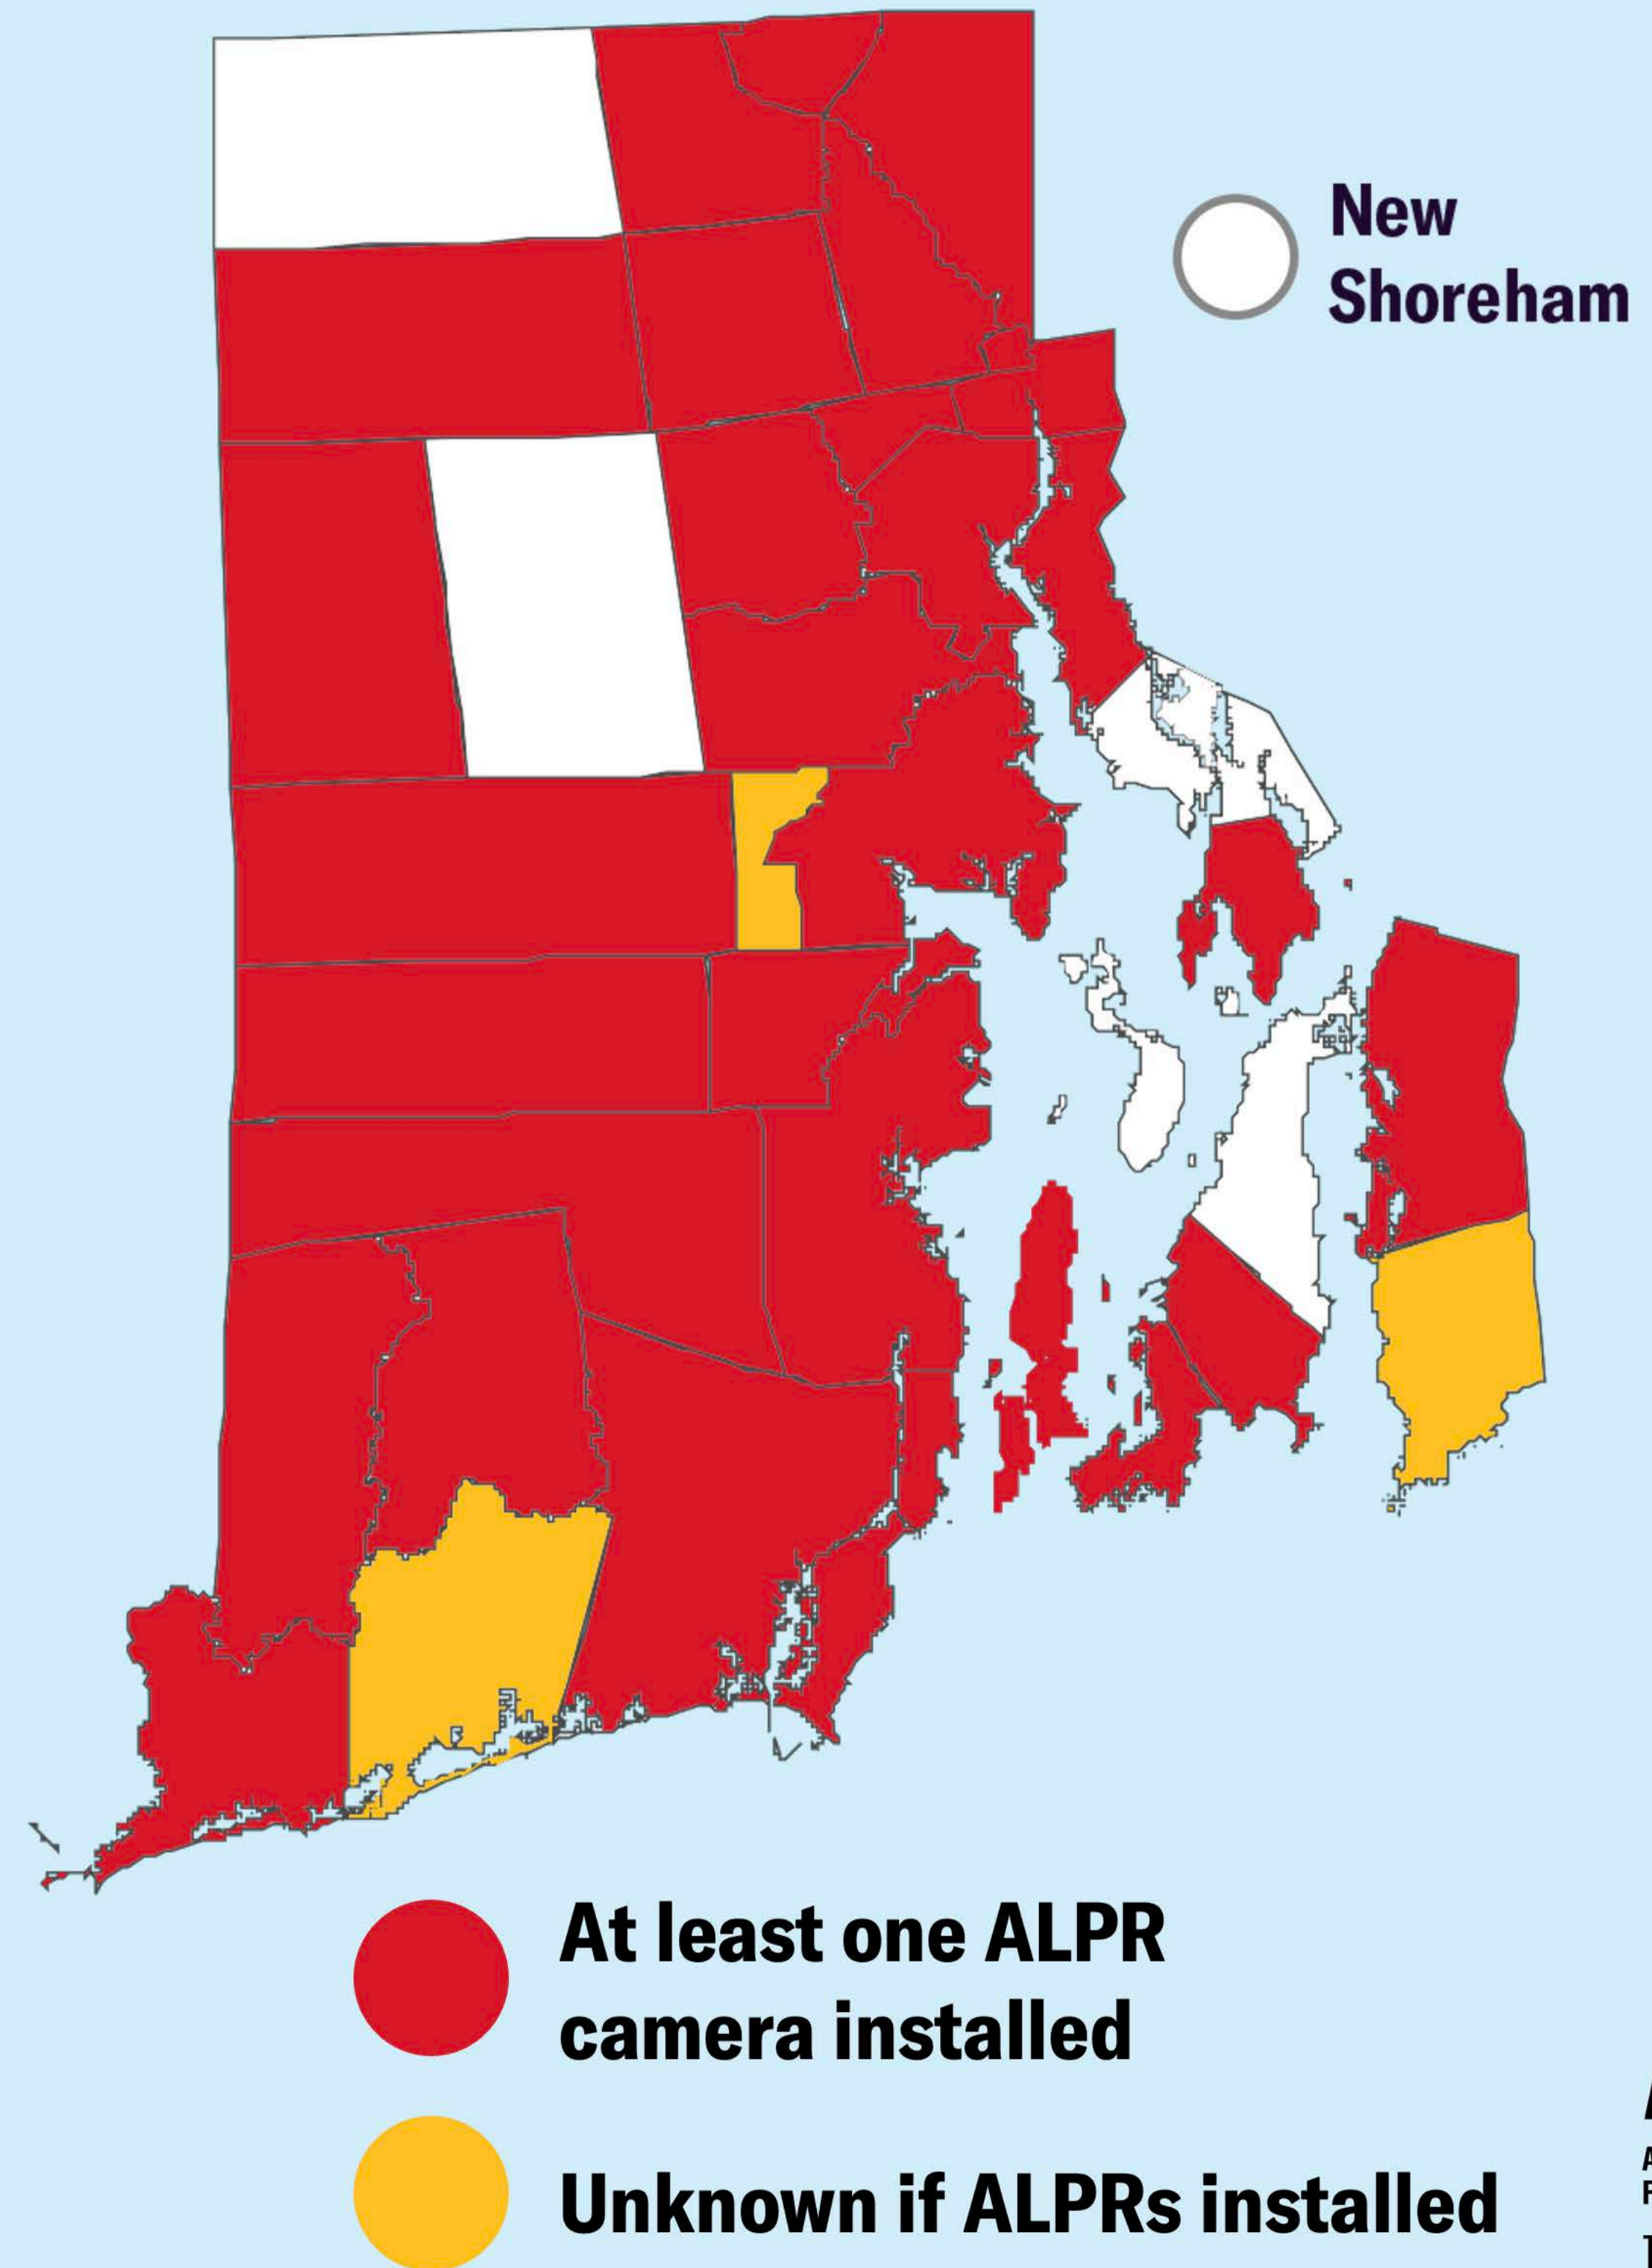

ACLU

AMERICAN CIVIL LIBERTIES UNION
FOUNDATION

Rhode Island

Flock Safety ALPRs

A brand of ALPR cameras

In Rhode Island, there are **over 240** Flock Safety cameras in **30 municipalities.**

ALPRs and Civil Liberties

- **Texas police** tracked woman suspected of seeking an abortion

J. Smi	Johnson County TX SO	6809	83345	4/9/2025, 06:48:55 PM UTC 5/9/2025, 06:48:55 PM UTC	Land_rover Texas	had an abortion, search for female	5/9/2025, 06:49:15 PM UTC
--------	----------------------	------	-------	--	------------------	------------------------------------	---------------------------