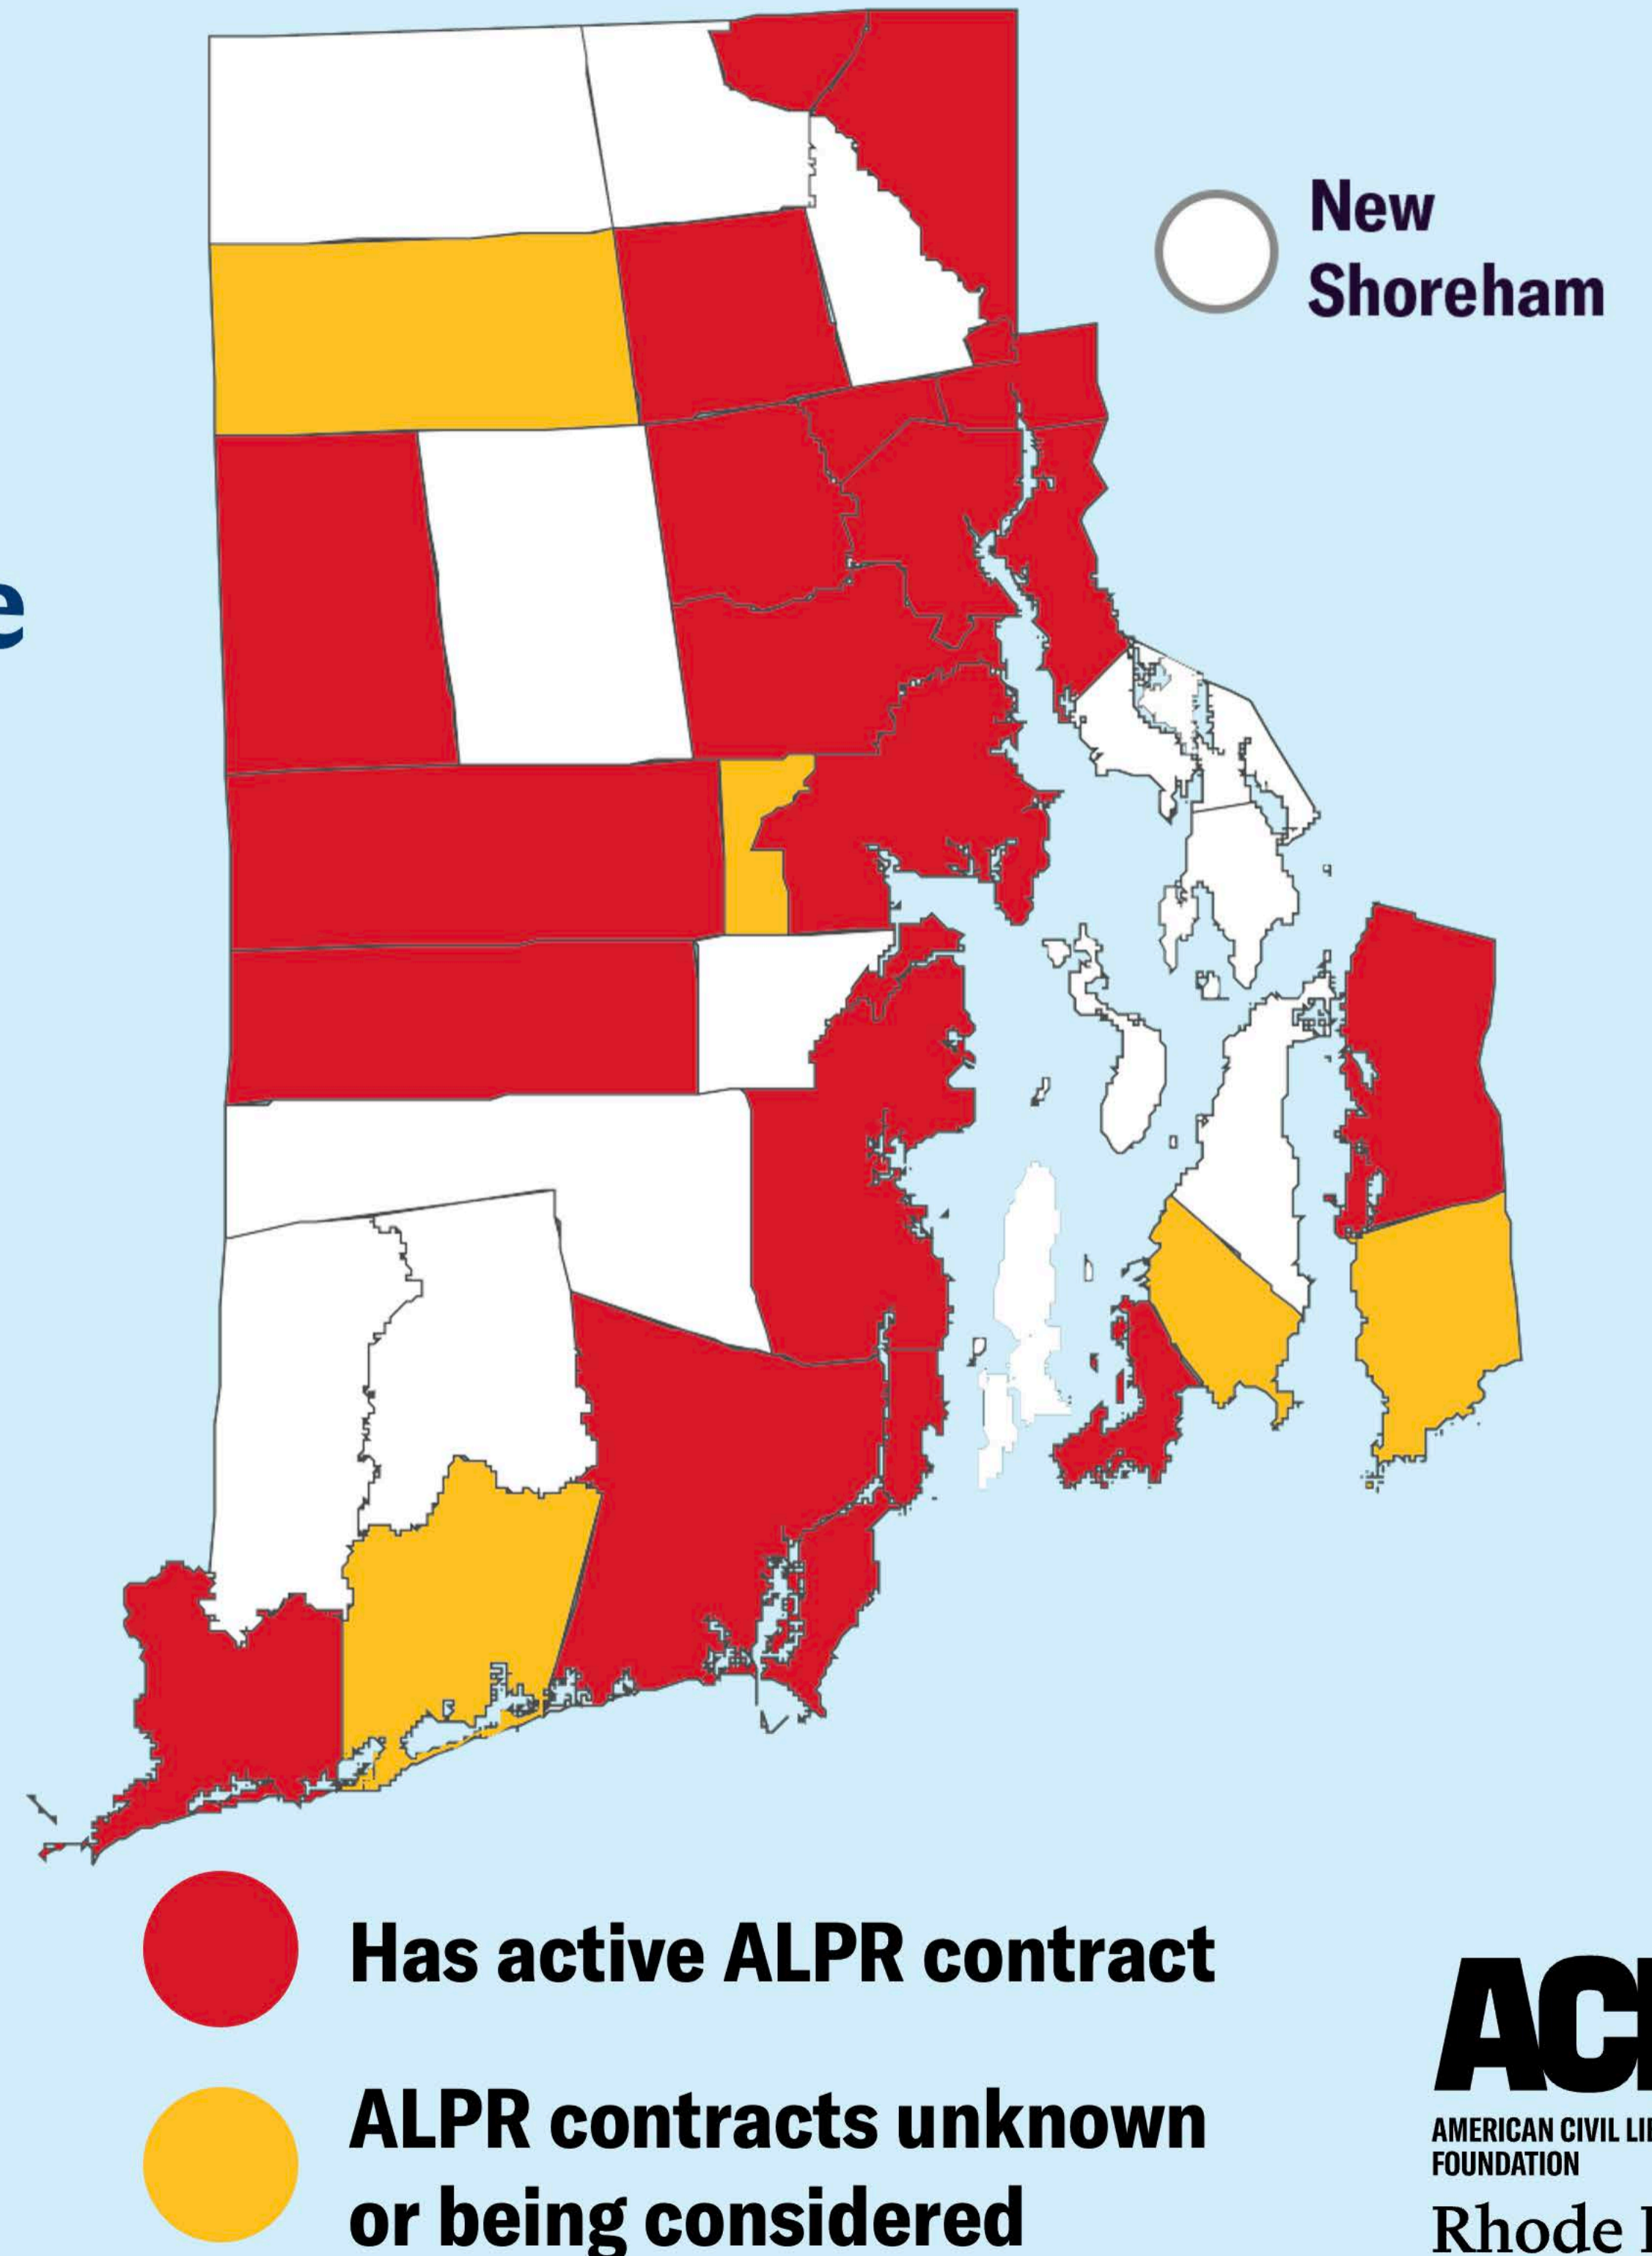

Bristol*	Hopkinton	North Smithfield
Cranston	Jamestown	Pawtucket
Cumberland	Johnston	Providence
East Greenwich	Lincoln	Richmond
East Providence	Middletown*	South Kingstown
Exeter*	Newport	Tiverton
Glocester	North Kingstown	Westerly

*Indicates Council-approved

Municipalities that rejected installing one or more RISP-owned cameras

Portsmouth Warren

● Approved RISP ALPR camera(s)

● Rejected RISP ALPR camera(s)

What's Going on Locally?

At the municipal level

- At least **20 cities and towns in Rhode Island** have ALPR contracts

Municipalities with ALPR contracts + # of cameras

Central Falls: 10	North Kingstown: 6
<i>Charlestown: unknown</i>	North Providence: 8
Coventry: 8	Pawtucket: 22
Cranston: 35	Providence: 60
Cumberland: 12	Smithfield: 2
East Providence: 23	South Kingstown: 6
Foster: 3	Tiverton: 2
<i>Glocester: unknown</i>	Warwick: 11
Johnston: 5	West Greenwich: 2
<i>Little Compton: unknown</i>	<i>West Warwick: unknown</i>
<i>Middletown: considering 6</i>	Westerly: 1 <i>not Flock Safety brand</i>
Narragansett: 4	Woonsocket: 15
Newport: 8	