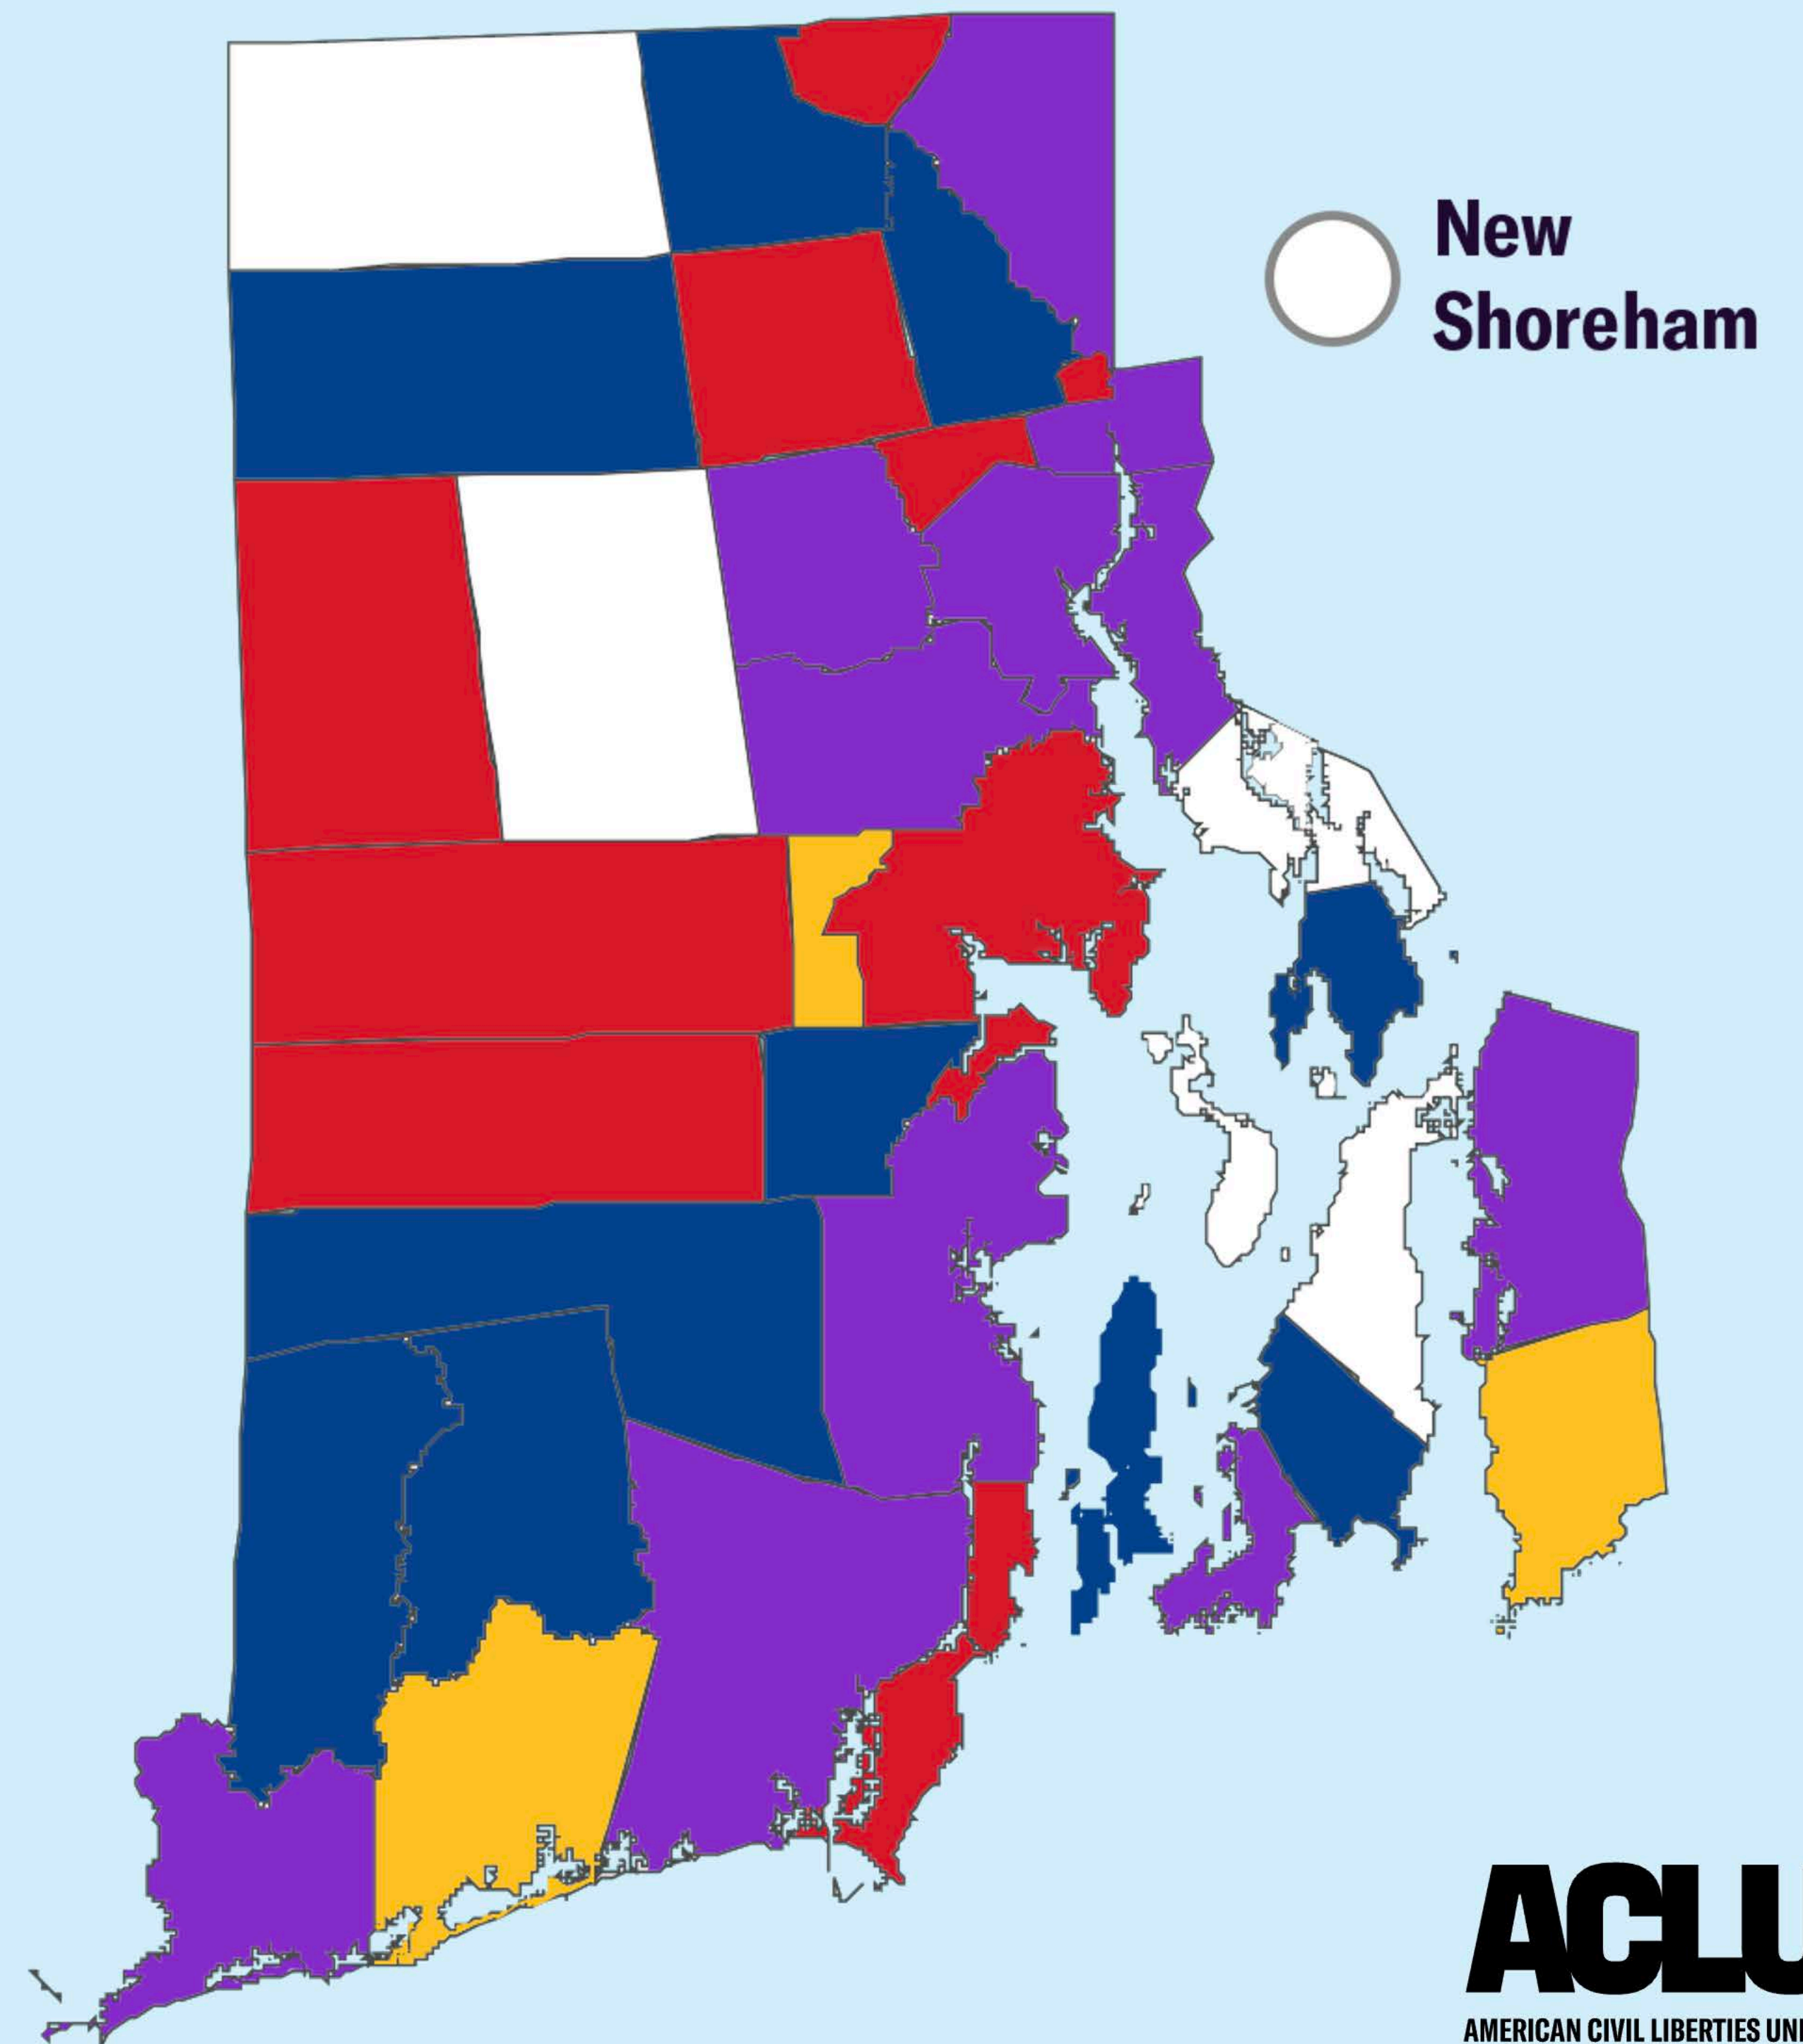

Recap: Where We Stand

- Both municipal- and RISP-owned ALPR cameras
- Municipality has ALPR contract
- Approved RISP ALPR camera(s)
- ALPR contracts unknown or being considered

No ALPR cameras (that we know of)

Barrington

Burrillville

Charlestown unknown

Little Compton unknown

New Shoreham

Portsmouth

Scituate

Warren

West Warwick unknown